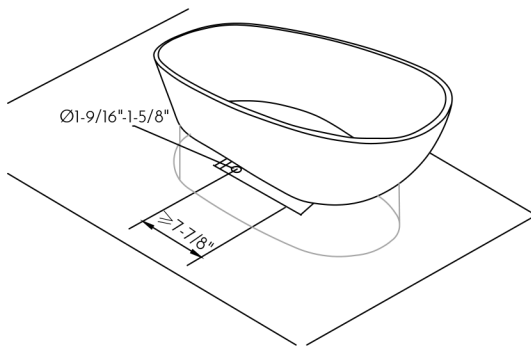

BT-AB-B037

BATHTUBS **SERIES**

BT-AB-B037

FEATURES

- Freestanding installation
- Solid Surface
- White matte finish
- Central Drain
- Overflow
- Overflow drain included
- Drain not included
- Size W $67\frac{3}{4}$ " x H $21\frac{5}{8}$ " x D $28\frac{3}{4}$ "

BATHTUB BT-AB-B037

MODEL	BT-AB-B037
ACCEPTS DECK MOUNT FAUCET	NO
HEIGHT	21-5/8"
DEPTH	28-3/4"
WIDTH	67-3/4"
MAXIMUM CAPACITY (GALLONS)	90
DRAIN INCLUDED	YES
DRAIN PLACEMENT	Central
FAUCET INCLUDED	NO
INSTALLATION TYPE	Freestanding
MATERIAL	Acrylic
TUB SHAPE	Oval
COLOR	White matte
OVERFLOW	YES
SLIP RESISTANT	YES
PRODUCT WEIGHT	352.74lbs

01

Designation of drain location

02

Install the drain and plumbing pipe and fixing of pop-up part

03

Align the drain to the expansion joint, apply silicone to between of them

04

Locate bathtub to the fixing place