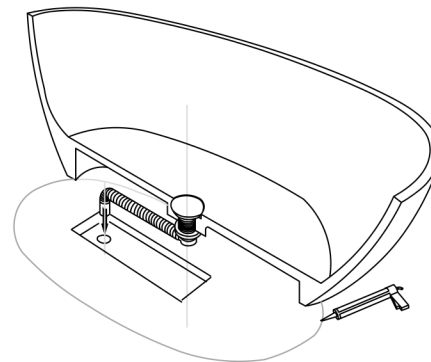

BATHTUB BT-AB-B037

MODEL	BT-AB-B037
ACCEPTS DECK MOUNT FAUCET	NO
HEIGHT	21-5/8"
DEPTH	28-3/4"
WIDTH	67-3/4"
MAXIMUM CAPACITY (GALLONS)	90
DRAIN INCLUDED	YES
DRAIN PLACEMENT	Central
FAUCET INCLUDED	NO
INSTALLATION TYPE	Freestanding
MATERIAL	Acrylic
TUB SHAPE	Oval
COLOR	White matte
OVERFLOW	YES
SLIP RESISTANT	YES
PRODUCT WEIGHT	352.74lbs

01

Designation of drain location

02

Install the drain and plumbing pipe and fixing of pop-up part

03

Align the drain to the expansion joint, apply silicone to between of them

04

Locate bathtub to the fixing place