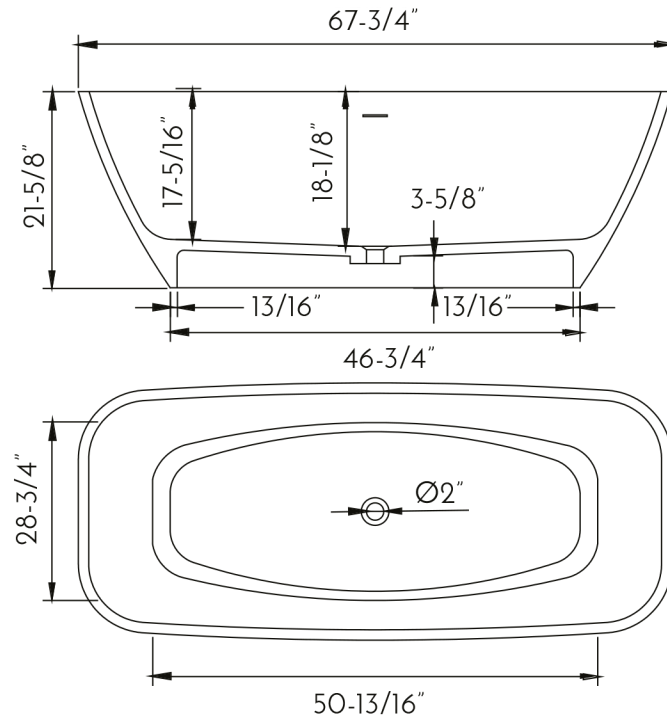

BT-AB-B037

BATHTUBS **SERIES**

BT-AB-B037

FEATURES

- Freestanding installation
- Solid Surface
- White matte finish
- Central Drain
- Overflow
- Overflow drain included
- Drain not included
- Size W $67\frac{3}{4}$ " x H $21\frac{5}{8}$ " x D $28\frac{3}{4}$ "

BATHTUB BT-AB-B037

MODEL	BT-AB-B037
ACCEPTS DECK MOUNT FAUCET	NO
HEIGHT	21-5/8"
DEPTH	28-3/4"
WIDTH	67-3/4"
MAXIMUM CAPACITY (GALLONS)	90
DRAIN INCLUDED	YES
DRAIN PLACEMENT	Central
FAUCET INCLUDED	NO
INSTALLATION TYPE	Freestanding
MATERIAL	Acrylic
TUB SHAPE	Oval
COLOR	White matte
OVERFLOW	YES
SLIP RESISTANT	YES
PRODUCT WEIGHT	352.74lbs

01

Designation of drain location

02

Install the drain and plumbing pipe and fixing of pop-up part

03

Align the drain to the expansion joint, apply silicone to between of them

04

Locate bathtub to the fixing place