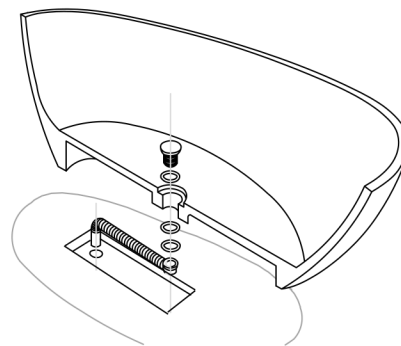

BT-AB-B037

BATHTUBS **SERIES**

BT-AB-B037

FEATURES

- Freestanding installation
- Solid Surface
- White matte finish
- Central Drain
- Overflow
- Overflow drain included
- Drain not included
- Size W $67\frac{3}{4}$ " x H $21\frac{5}{8}$ " x D $28\frac{3}{4}$ "

BATHTUB BT-AB-B037

MODEL	BT-AB-B037
ACCEPTS DECK MOUNT FAUCET	NO
HEIGHT	21-5/8"
DEPTH	28-3/4"
WIDTH	67-3/4"
MAXIMUM CAPACITY (GALLONS)	90
DRAIN INCLUDED	YES
DRAIN PLACEMENT	Central
FAUCET INCLUDED	NO
INSTALLATION TYPE	Freestanding
MATERIAL	Acrylic
TUB SHAPE	Oval
COLOR	White matte
OVERFLOW	YES
SLIP RESISTANT	YES
PRODUCT WEIGHT	352.74lbs

01

Designation of drain location

02

Install the drain and plumbing pipe and fixing of pop-up part

03

Align the drain to the expansion joint, apply silicone to between of them

04

Locate bathtub to the fixing place